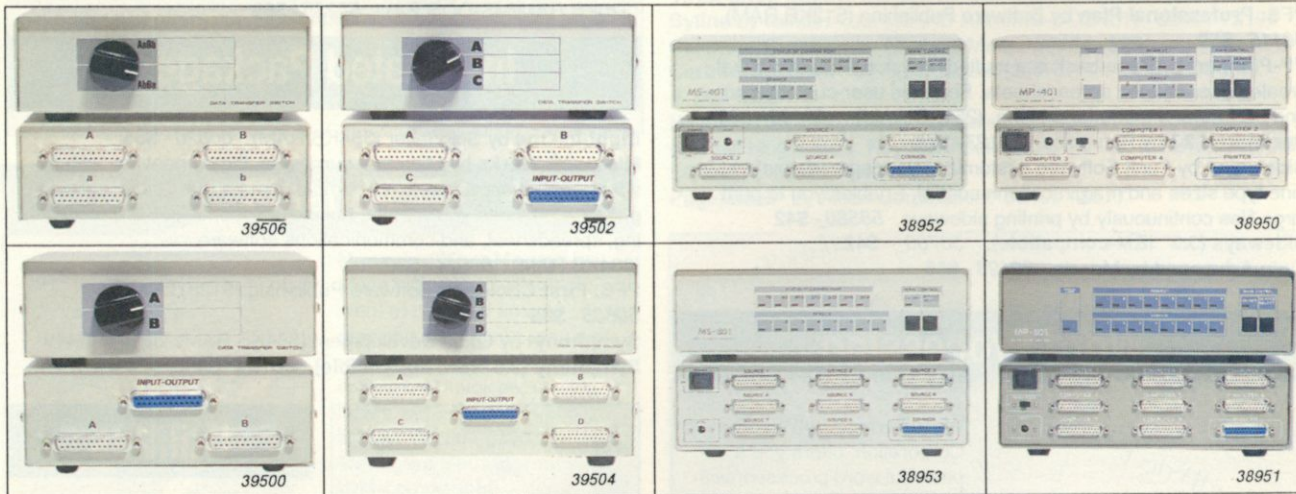

Manual Switch Boxes

Multiple users can share peripherals, or a single user can use many peripherals with the flip of a switch. Numbers in parentheses reflect computers/peripherals.

25-Pin (serial or parallel):
X switch box (2/2). 39506 - $35
AB switch box (2/1).
39500 - $13
ABC switch box (3/1).
39502 - $29
ABCD switch box (4/1).
39504 - $33

36-Pin (Centronics):
X switch box (2/2). 39507 - $35
AB switch box (2/1).
39501 - $29
ABC switch box (3/1).
39503 - $29
ABCD switch box (4/1).
39505 - $33

Automatic Switch Boxes

These devices automatically queue print jobs. Available with serial or parallel DB25F connectors. Numbers in parentheses reflect computers/peripherals.

Serial auto switch box (4/1).
38952 - $75
Serial auto switch box (8/1).
38953 - $99

Parallel auto switch box (4/1).
38950 - $79
Parallel auto switch box (8/1).
38951 - $99