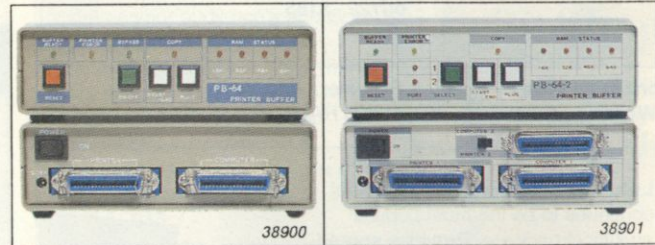

PathMinder™. Manages files, directories, and maintains data security!

#58598 -
$45

Buffers

Increase productivity by printing and computing at the same time. All buffers connect with Centronics® parallel interfaces. Numbers in parentheses indicate computers/peripherals.

64KB buffer (1/1). 38900 - $79

64KB buffer (2/1). 38901 - $99