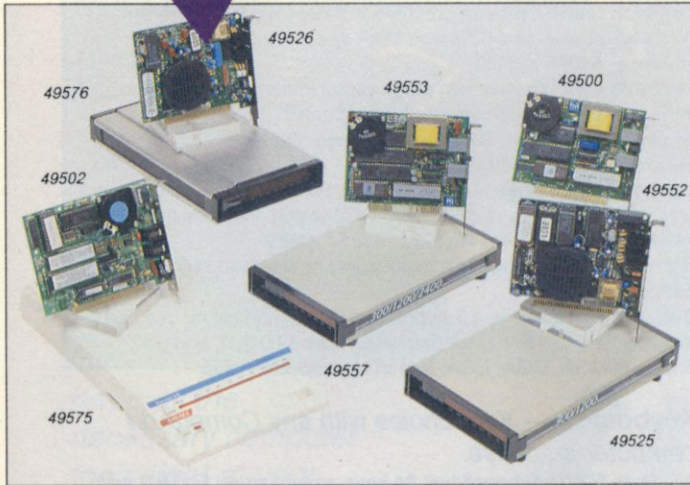

Carbon Copy Plus™. Terrific for easy data transfer, training, and troubleshooting!
#59005 - **$113**

ACCESSORIES

Modems

Internal Modems

1200 baud 1/2-card internal modem with software. **49500 - $89**
2400 baud internal modem with software. **49553 - $139**
Everex Evercom™ 1200 baud 1/2-card internal modem with software. **49502 - $89**
Everex Evercom 2400 baud 1/2-card internal modem with software. **49551 - $149**
Hayes Smartmodem™ 1200B 1200 baud 1/2-card internal modem with Smartcom II software. **49526 - $299**
Hayes 2400B 2400 baud internal modem. **49552 - $449**

External Modems

External modems require a serial port and cable.
1200 baud external modem. **49525 - $89**
2400 baud external modem. **49557 - $159**
Hayes Smartmodem 1200 baud external modem. **49501 - $319**
Hayes 2400 baud external modem. **49576 - $469**
Everex 2400 baud external modem. **49575 - $199**

Surge Suppressors

Surges of power can cause serious damage to your computer and erase valuable data.

RS-232 (M-F) surge protector for serial ports. **40005 - $6.95**
Curtis® Safe Strip, 6 outlets (two switched) 7' cable. **40525 - $16.95**
4-outlet basic power strip. **40500 - $7.50**
6-outlet basic power strip. **40501 - $9.50**
6-outlet basic surge protector with circuit breaker. **40502 - $12.95**
6-outlet full surge protector with surge indicator light. **40503 - $14.95**
6-outlet full surge protector with light and noise filter. **40504 - $16.95**
4-outlet protector with light and noise filter and EMI-RFI filtration. **40506 - $17.95**
6-outlet full protector with light and noise filter and EMI-RFI filtration. **40505 - $20.95**
Curtis Diamond® has 6 switched outlets. **40527 - $27.95**
Curtis Diamond Plus® includes modem protection. **40528 - $39.95**
Curtis Emerald® includes 6 outlets, 6' cable, and circuit breaker. **40529 - $36.95**
Curtis Ruby® includes 6 outlets, EMI-RFI filter, 6' cable, and circuit breaker. **40530 - $55**
Curtis Ruby Plus® includes modem protection. **40531 - $65**