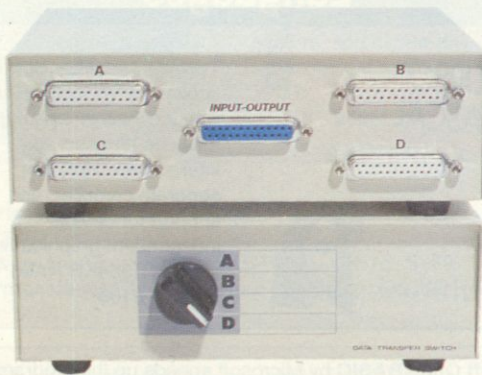

PathMinder™. Manages files, directories, and maintains data security!

#58598 -
$45

Buffers

Increase productivity by printing and computing at the same time. All buffers connect with Centronics® parallel interfaces. Numbers in parentheses indicate computers/peripherals.

64KB buffer (1/1). 38900 - $79

64KB buffer (2/1). 38901 - $99