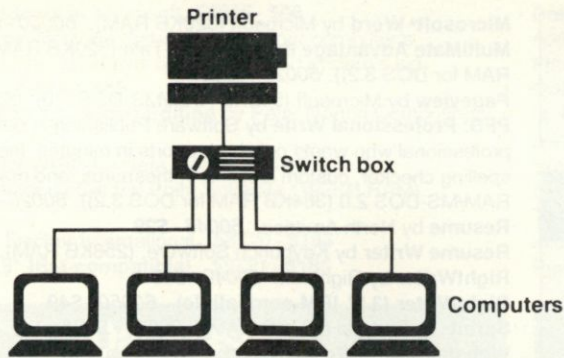

PathMinder™. Manages files, directories, and maintains data security!

#58598 -
$45

Buffers

Increase productivity by printing and computing at the same time. All buffers connect with Centronics® parallel interfaces. Numbers in parentheses indicate computers/peripherals.

64KB buffer (1/1). 38900 - $79

64KB buffer (2/1). 38901 - $99