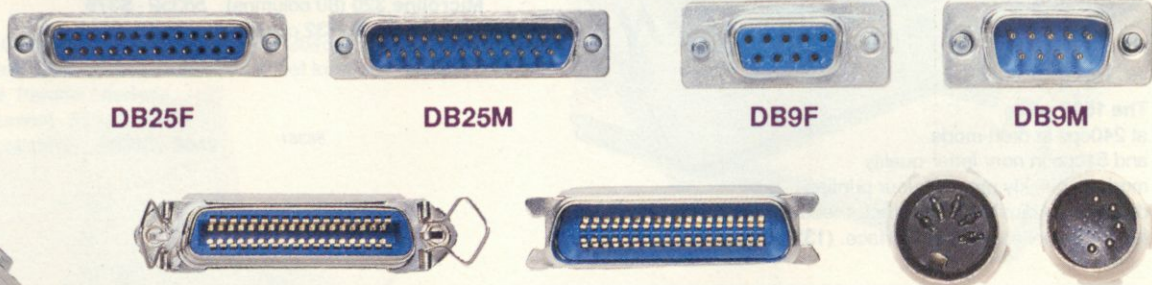

DB25F

DB25M

DB9F

DB9M

C36F

C36M

Keyboard Extension

AT Serial Cables

- Pigtail 2' cable (DB9F to DB25M). 39660 - $7.95
- 6' cable (DB9F to DB25M). 39661 - $9.95
- 10' cable (DB9F to DB25M). 39663 - $10.95

PC/XT Serial Cables

- 6' cable (DB25F to DB25M). 39655 - $9.95
- 10' cable (DB25F to DB25M). 39657 - $11.95

Hewlett-Packard Serial Cables

- 6' cable (DB25F to DB25M). 39675 - $8.95
- 10' cable (DB25F to DB25M). 39677 - $10.95

Parallel Printer Cables

- 6' cable (DB25M to C36M). 39625 - $6.95 (Reg $9.95)
- 10' cable (DB25M to C36M). 39627 - $11.95

Full Pin Cables

- 6' cable (DB25M to DB25F). 39700 - $9.95
- 10' cable (DB25M to DB25F). 39702 - $10.95
- 6' cable (DB25M to DB25M). 39690 - $10.95
- 10' cable (DB25M to DB25M). 39692 - $12.95
- 6' cable (DB25F to DB25F). 39695 - $10.95
- 10' cable (DB25F to DB25F). 39697 - $12.95

Centronics® Cables

- 6' cable (C36M to C36F). 39705 - $10.95
- 10' cable (C36M to C36F). 39707 - $13.95
- 6' cable (C36M to C36M). 39710 - $10.95
- 10' cable (C36M to C36M). 39712 - $13.95

Extension Cables

- **Keyboard extension cable** 6' coiled. 39610 - $6.95
- **Monitor extension cable** 6' (DB9M to DB9F). 39615 - $8.95