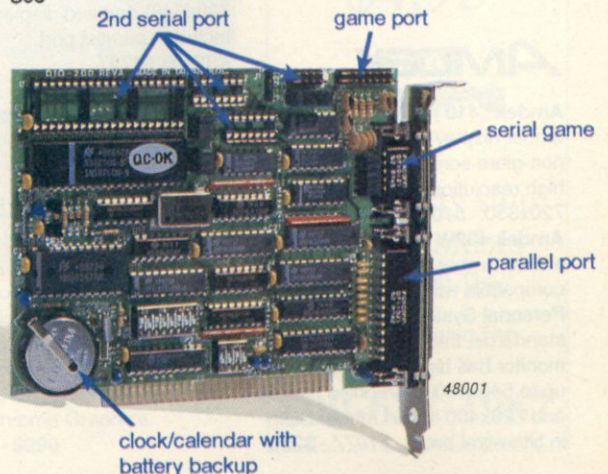

48000

Orchid TinyTurbo 286™ board gives your PC/XT the power of an IBM AT. The half-slot printed circuit board includes interface cable, 8088 microprocessor socket, and 80287 5MHz or 8MHz math coprocessor support. 48601 - \$279