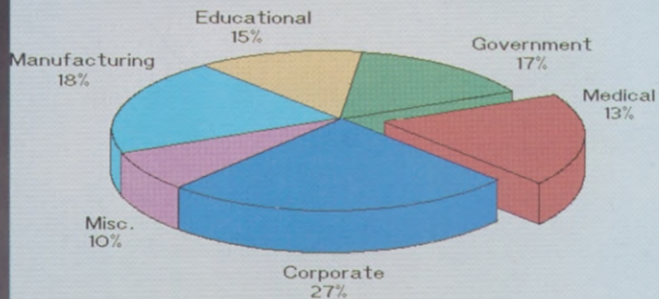

PROJECT POWER.™

n V I E W

POWER
COMES
IN MANY
FORMS

1989 SALES

POWER
COMES
IN MANY
FORMS

MediaPro™

Project power from multiple sources. Accepts direct input from computer video or conventional video—from computers, VCRs, laser disc players, television receivers, etc. Use up to four at a time. Project multiple sources without multiple projection devices or inconvenient equipment changes. Accomodate over 32,000 rich, saturated colors for beautiful images. Lightweight and portable, MediaPro can be placed in its carrying case and taken anywhere. MediaPro delivers superb image quality, versatility, and ease of use for your meetings, demonstrations, and training sessions.