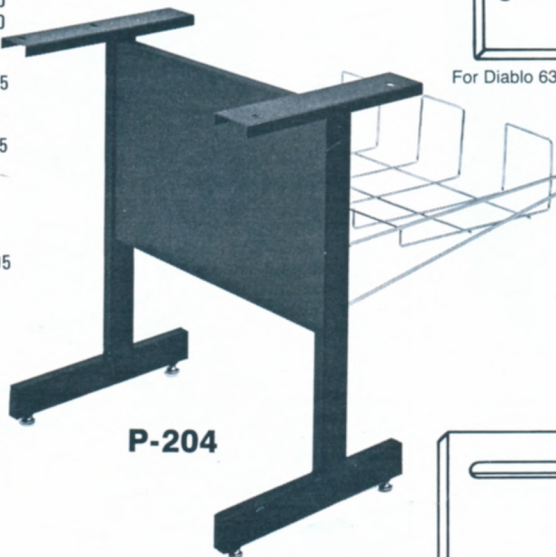

P-204

P-204 PRINTER STAND

Compatible with Anadex DP-9500 and DP-9501 Series.

Dimensions: 24.88W x 24D x 25H