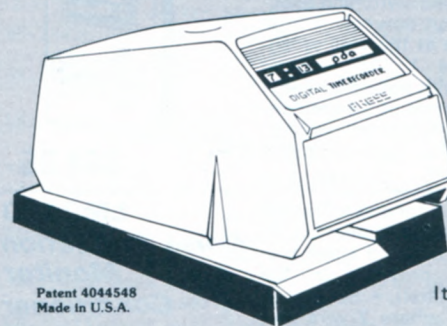

TIME RECORDER

Time is money --- measure it accurately with a . . .

pda DIGITAL TIME RECORDER

Patent 4044548
Made in U.S.A.

Item No. PDATIME
Shpg Wt: 15 lbs

PRINTS EXACT TIME ON:

- Employee Time Cards
- Service and Repair Orders
- Dispatching Forms
- Job Time Records
- Time and Cost Studies
- Receiving Forms
- Professional Client Cards

ACCURATE, INDISPUTABLE TIME RECORDS HELP YOU

- Simplify payroll preparation---keep accurate data on every employee as required by Federal Wage and Hour Regulation.
- Protect profits---assure all labor costs are billed.
- Save money by preventing "lost" or wasted time.
- Reduce misunderstandings or errors.
- Encourage punctuality---with new awareness of the value of time.
- Control labor costs---plan work time for increased efficiency.

Comments
Time only — no date
Uses PDA forms only
Not designed for heavy usage

A NEW CONCEPT IN TIME CLOCKS

Modern technology and engineering make possible a compact time recorder at an unusually LOW PRICE.

- Synchronous electric clock
- Digital clock face
- 40,000 to 50,000 impressions with one inking.
- Tan and brown case.
- 120 volts, 60 cycle (U.L. listed transformer)
- 9 foot cord

CONVENIENT

EASY TO OPERATE

Position card or document on proper space and press cover.

MANUAL OPERATION INEXPENSIVE

Your Cost **$129.95**

Place on table, desk or counter. Rubber feet hold firmly in place.