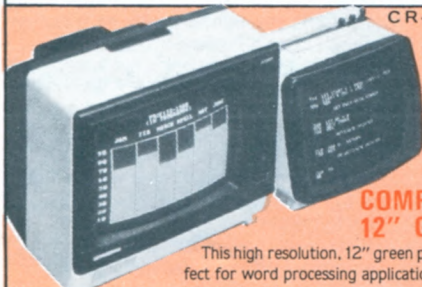

CR-5500

Shpg Wt:22 lbs

Retail:$245.00

Your Cost
$179.95

COMREX CR-5500 12" Green Monitor

This high resolution, 12" green phosphor unit is perfect for word processing applications. It features a 12 MHz band width and a non-glare screen that's very easy to read. The viewing area measures 254 mm wide x 202 mm high and the character display zone is 215 mm wide x 145 mm high. You can display up to 1,920 characters in 24 rows of 80 characters each, with a 7 x 9 dot matrix. Geometrical distortion is less than 2% of picture height.

Item No. COM5500

COMREX CR-6500 13" Color Display Monitor

Looking for an outstanding value in a color display monitor? The Comrex CR-6500 is a high-resolution unit that features a 13" in-line color picture tube, automatic degaussing, and a built-in speaker with audio circuit. Weighing only 11.6 kg., and measuring 433 mm wide x 375 mm high x 386 mm deep, the CR-6500 is lightweight, compact and portable. The easy-to-read, non-glare screen has a viewing area measuring 280 mm wide x 210 mm high, and the character display zone is 245 mm ± 5 mm x 185 mm ± 5 mm. Geometrical distortion is less than 2% of the picture height.

Retail:$485.00

Your Cost
$339.95

Shpg Wt:30 lbs Item No. COM6500

COMREX CR-6600 Top-of-the-line 13" Color Display Monitor

Item No. COM6600

Shpg Wt:30 lbs

And if you want the best, it's our CR-6600. Its RGB signal gives you higher resolution than composite signals, and eight display colors for brilliant graphics. It's compatible with virtually any micro. And at about half the cost of many competing models, it's compatible with virtually any budget.

Your Cost
$529.95

Retail:$650.00