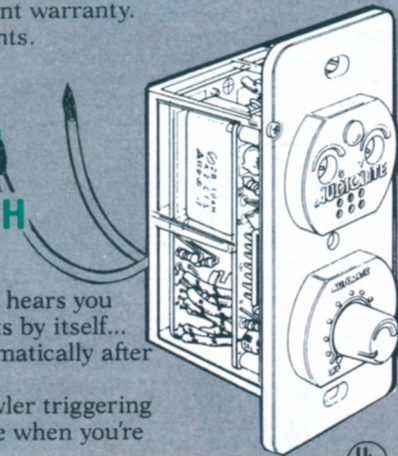

Tone generator Programmable pulse drive, four octaves with half-tones

Communications

RS-232C Full/half duplex, 110 to 4800 baud rate, 8-pin DIN connector

Serial Full/half duplex, 150, 600, 4800, 38.4K baud rate, RS-232C level, 5-pin DIN connector

Solid-state microcomputer circuitry ensures years of trouble-free service, backed by a one-year total replacement warranty. Do not use for fluorescent lights.

AUDIO LITE

Patent Pending

THE LIGHT SWITCH WITH EARS

Imagine a light switch that hears you coming and turns on the lights by itself... and then turns them off automatically after you leave.

Imagine the noise of a prowler triggering a blaze of lights in your house when you're not there, frightening him off.

The sound-activated AudioLite switch does all this and more. A built-in sensor turns on your lights when it hears a sound, and keeps them on as long as the sounds continue.

How much sound? **You** decide, and set the SENSITIVITY control accordingly.

After an interval of silence, the switch assumes you've left, and turns the lights off. How long an interval? **You** decide and set the TIME control accordingly.

What if you're just sitting quietly, reading? Use the manual ON/OFF override settings, and the AudioLite will stay on until you turn it back to OFF or to its automatic positions.

More: in Automatic, AudioLite gives you dimmer settings for precise light-level control and energy saving

Sound-actuated light switch

AUDIO LITE

Buy one — $34.95

Buy four — $24.95 each