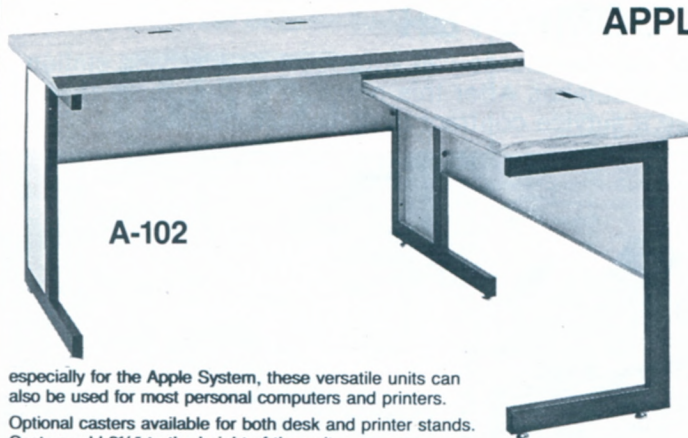

APPLE SYSTEM FURNITURE

Wt Your Cost

A-102

especially for the Apple System, these versatile units can also be used for most personal computers and printers. Optional casters available for both desk and printer stands. Casters add 2 1/2" to the height of the unit.

APPLE SYSTEM

A-100 (48x26x28)	Desk only	90	$ 199.95
A-101 (48x26x28)	Desk with left-hand lowered return	130	327.95
A-102 (48x26x28)	Desk with right-hand lowered return	130	327.95
A-103 (30x18x26)	Return only	40	129.95
A-200 (24x18x26)	Printer Stand	30	129.95
A-300 (18x12 1/2 x12)	Floor mounted paper catch	6	73.95

DESIGN-LINE DESKS

All DESIGN-LINE DESKS (#D-100 - D-600) have a built-in 10" shelf under the work surface. T-molded edges are standard and are color-coordinated. Side panel coloration precisely matches the work surface top. Mounting hardware included.

D-100 (24x30x26)	Desk with 10" lowered shelf	64	$ 184.95
D-200 (36x30x26)	Desk with 10" lowered shelf	84	219.95
D-300 (48x30x26)	Desk with 10" lowered shelf	104	247.95
D-400 (24x30x28)	Desk with 10" lowered shelf	64	184.95
D-500 (36x30x28)	Desk with 10" lowered shelf	84	219.95
D-600 (48x30x28)	Desk with 10" lowered shelf	104	247.95
D-700 (36x30x38)	Standing Height Desk with 10" lowered shelf	90	229.95