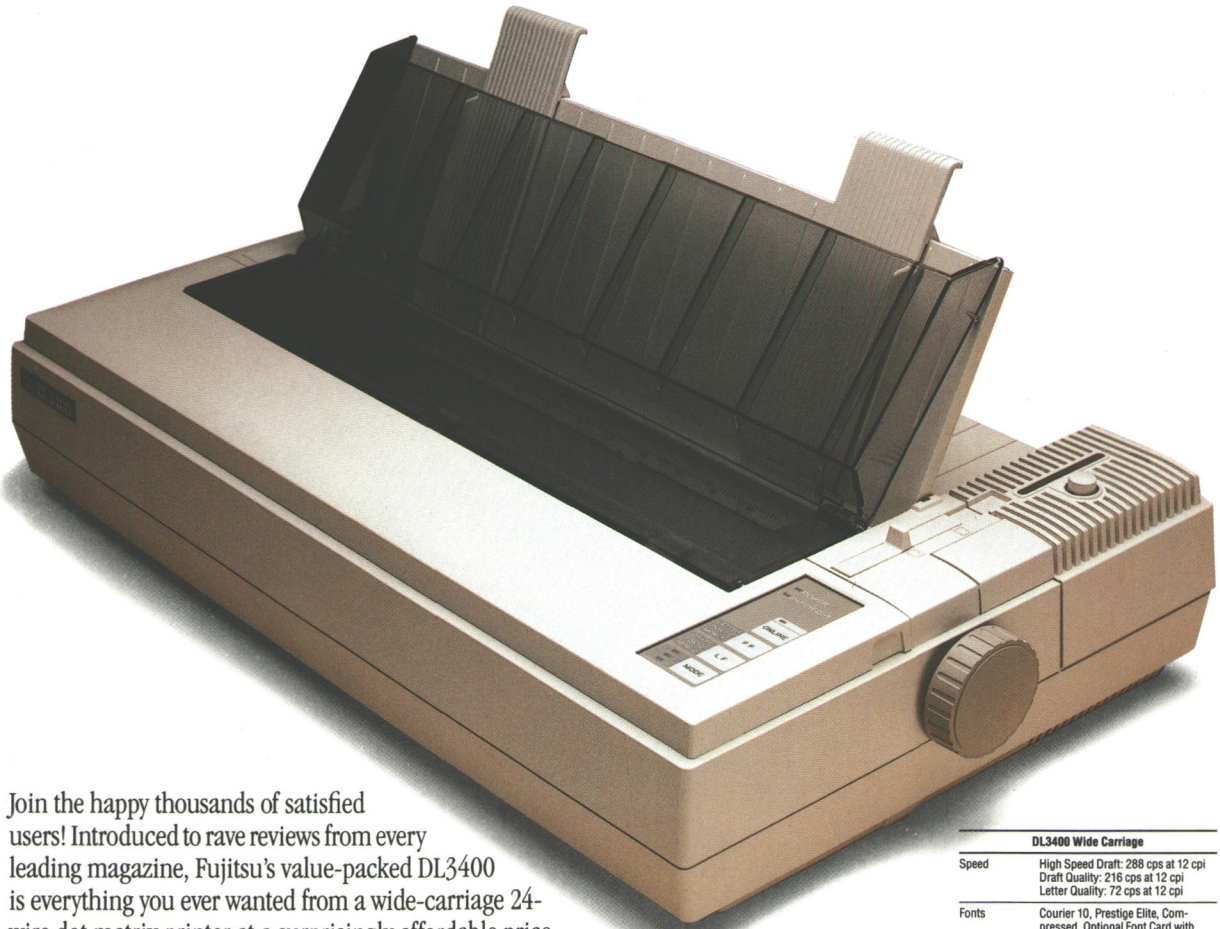

THE PRINTER TO BUY WHEN YOU NEED EVERYTHING— INCLUDING A GOOD PRICE.

Join the happy thousands of satisfied users! Introduced to rave reviews from every leading magazine, Fujitsu's value-packed DL3400 is everything you ever wanted from a wide-carriage 24-wire dot matrix printer at a surprisingly affordable price.

Superb Paper-Handling Speed and Quiet Operation.

First, with just a push of a button you can switch between letterhead and continuous form computer paper. The built-in push tractor with paper parking does all the work.

Comes Fully Loaded Ready To Go.

The DL3400 gives you crisp graphics and exceptional letter-quality printing. For even more brilliant graphics, a user-installable seven-color option is available.

It has an easy-to-use operator panel that can be pre-