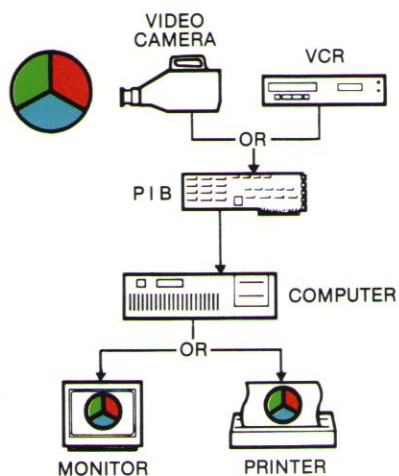

ATI PROFESSIONAL IMAGE BOARD

The new Professional Image Board is a PC/XT/AT compatible board which allows an ordinary video source (camera or VCR) to be processed by an IBM personal computer or IBM compatible. Now, live, fast action scenes can be instantly captured in full color and frozen. The frozen pictures can be stored on a floppy or hard disk. The frozen pictures can also be transmitted to any remote computer in the world via modem or network.

ATronics
International Inc.

1830 McCandless Dr., Milpitas, CA 95035

(408) 942-3344 TLX: 510-600-6093 FAX: (408) 942-1674

MAJOR FEATURES OF THE ATI PROFESSIONAL IMAGE BOARD

- Resolution 512 x 256 capable of 32 thousand different colors
- Adding text on the captured picture
- Mixing external image with internal image in live modes
- Works with IBM PC/XT/AT or compatible
- Capture one picture in 1/60 second from standard NTSC signal source (Regular video camera, VCR, etc., or RGB camera)
- Shows picture on analog monitor or TV
- Optional adapter available for European Pal standard