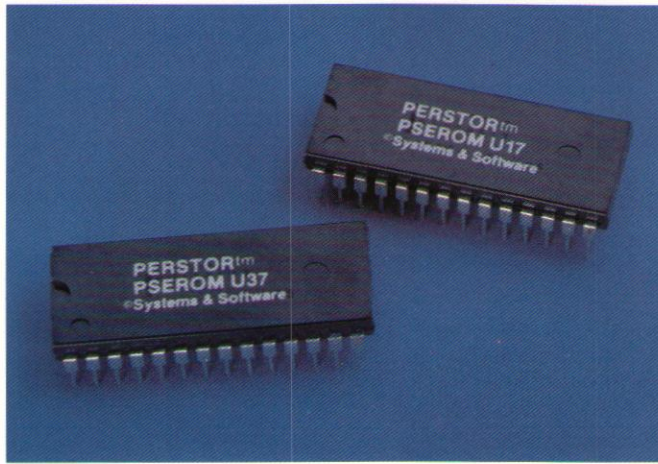

**PERSTOR
PSEROM**

The PERSTOR BIOS ROM Upgrade Kit for the IBM PC-AT

PSEROM allows fixed and removable disk drive types to become standard drive types supported by the IBM PC-AT. This Bios upgrade allows fixed and removable drives to boot directly from themselves under PC-DOS, XENIX, and CPM. In addition, this upgrade kit greatly extends the number and types of fixed disk drives that can be used with the IBM PC-AT.

The upgrade kit consists of 2 read only memories which utilize ROM locations U17 and U37 at memory location E0000. This may conflict with some non-standard cards. Please consult your technical reference manuals to insure that there is no conflict. You may, in general use PSEROM in any IBM PC-AT compatible that allows a memory circuit (type 27256) to be inserted in location U17 and U37.