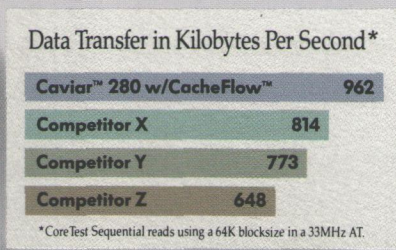

Ladies and gentlemen, start your engines. Because our new 80 and 40 Mb Caviar™ family of intelligent drives is going to give you the kind of system speed you've always wanted.

As you can see on the chart, no one can match our data throughput.

What's more, according to our incredibly conservative attorneys' interpretation of the benchmark data, the 80 Mb drive benchmarked an average access time of less than 18 milliseconds. And according to our engineers' interpretation, our attorneys are, indeed, incredibly conservative.