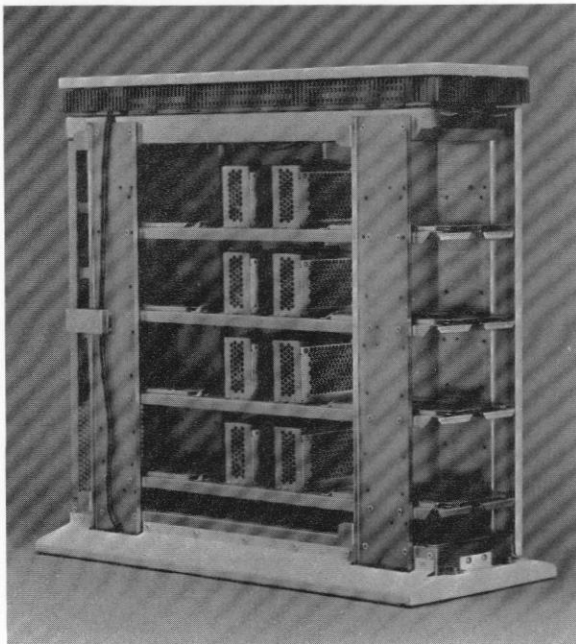

GT SERIES DISK/ CACHE SUBSYSTEMS

These Towers have individual power supplies for each drive, with capacity for eight non cached or six cached drives. The unique intelligent Caching systems will provide disk access times of less than one milisecond from Cache. Computer-Mate provides unlimited telephone support in bringing these systems on line to an existing Novell LAN, and when purchased with Novell NetWare will support NetWare related problems on new installations. On-site assistance is available based upon charges for time, materials, travel and expenses.

PART NUMBER	DESCRIPTION	LIST
GTS004-244P	976MB SCSI Hard Disk	$22,595
GTS004-330P	1.3GB SCSI Hard Disk	$25,695
GTS006-330P	2GB SCSI Hard Disk	$36,495
GTS164-330P	1.3GB HD, 16MB RAM Cache	$44,295
GTS246-330P	2GB HD, 24MB RAM Cache	$63,195

• Configurations with smaller hard disk and/or larger RAM Cache are available on a special order basis. These systems have a one year warranty. Delivery is two to four weeks ARO.

Computer-Mate™

660 International Pkwy., Suite #120
Richardson, Texas 75081 National 1-800-527-3643
Dallas (214) 669-9370 Houston (713) 690-6815

*Figures based on tests run using Novell's copyrighted NetWare 2.1 Benchmark DPERFORM on a Mitsubishi 286 computer with GT Series Caching Controller.

COMPUTER-MATE/ NOVELL NDS4 COMPARISONS

PART NUMBER & DESCRIPTION	CAPACITY		LIST PRICE
	Installed	Maximum	
Novell NDS4-184MB Consisting of: Novell NDS4-183 850-230183-001. Subsystem w/one 183MB & 3 extra slots.	183	732	$8,595
Computer-Mate 244MB Tower Consisting of: GTS001-244P 244MB SCSI Hard Disk Tower. Subsystem w/one ea 244MB & 7 extra individual power supplies, and slots. Fully integrated and tested.	244	1952	$8,595
Novell NDS4-366MB Consisting of: Novell NDS2-183 850-210183-001. Subsystem w/one 183MB & 1 extra slot. 1 ea 183MB u/g 884-2000030-001 Novell 37 Pin/50 pin cable. Unassembled in boxes.	366	366	$13,772
Computer-Mate 488MB Tower Consisting of: GTS002-244P 488MB SCSI Hard Disk Tower. Subsystem w/two 244MB & 6 extra individual power supplies, and slots. Fully integrated and tested.	488	1952	$13,295
Novell NDS4-732MB Consisting of: Novell NDS4-183 850-230183-001. Subsystem w/one 183MB & 3 extra slots. 2 ea. 183MB u/g 884-2000030-001. 1 ea. 183MB w/controller u/grade Novell DCB2 883200198-002. 2 ea. Novell 37 Pin/50 pin cable. Unassembled in boxes.	732	732	$33,834
Computer-Mate 1.3GB Tower Consisting of: GTS004-330P 1.3GB SCSI Hard Disk Tower. Subsystem w/four 330MB & 4 extra individual power supplies, and disk slots. Fully integrated and tested.	1320	2640	$25,695

COMPUTER-MATE BENCHMARK TEST*

READ BENCHMARK

	non-DMA		DMA	
	CPU Utilization	KB/Sec	CPU Utilization	KB/Sec
Overlaid				
Single:	24.2%	264.25	25.1%	264.25
Multiple:	41.0%	264.25	41.5%	264.25
Sequential				
Single:	6.9%	79.53	26.7%	256.00
Multiple:	40.0%	264.25	41.6%	264.25
Random				
Single:	4.6%	56.10	24.8%	264.25
Multiple:	41.9%	264.25	41.4%	256.00
Stress				
Single:	24.7%	264.25	24.8%	264.25
Multiple:	41.4%	264.25	41.5%	264.25

WRITE BENCHMARK

	non-DMA		DMA	
	CPU Utilization	KB/Sec	CPU Utilization	KB/Sec
Overlaid				
Single:	9.0%	96.37	9.0%	96.37
Multiple:	14.3%	96.37	14.3%	97.52
Sequential				
Single:	7.5%	97.52	8.0%	97.52
Multiple:	13.4%	93.09	14.3%	97.52
Random				
Single:	8.5%	95.25	8.2%	97.52
Multiple:	14.3%	97.52	14.5%	96.37
Stress				
Single:	9.3%	95.25	9.0%	95.25
Multiple:	14.4%	95.25	14.1%	96.37