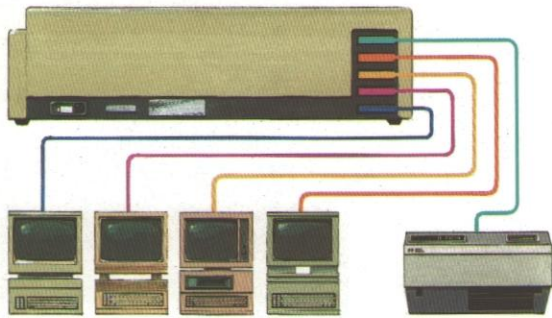

Harness the New Breed!